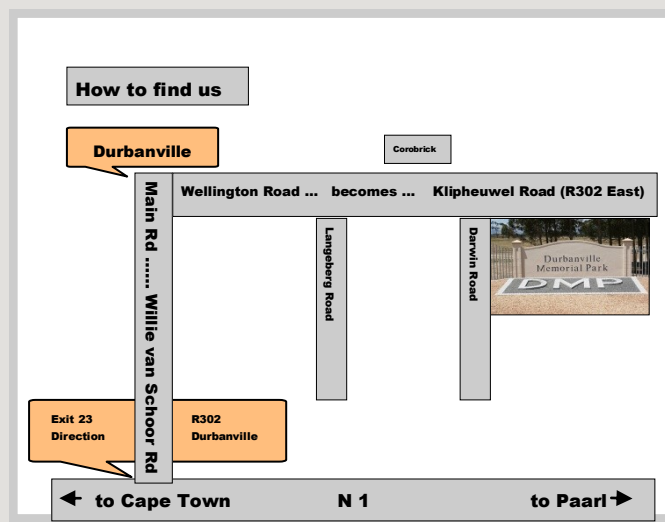

CONTACT

DURBANVILLE MEMORIAL PARK

Memories held in gardens of roses...

through sheltering leaves...

Tender moments may be recalled

in ponds and fountains...

Gentle breezes inspire

loving memories...

The earth offers eternal peace

to those resting here,

and to those visiting their

late loved ones.

Darwin Road / Corner Klipheuwel Road

Durbanville 7550, South Africa

T 021 - 975 5199 / F 021 - 979 5199

E info@dm-park.co.za W www.dm-park.co.za

GPS Coordinates:

S 33.7913 E 18.69916 (in decimal degrees)

S 33 47' 35.3" E 18 41' 57.0" (in degrees, minutes, seconds)

Manager, Park & Administration

Nadine Redeker

C 082 - 450 7521 / E info@dm-park.co.za

Assistant, Sales & Bookings

Ricky Wright

T 021 - 975 5199 / E info@dm-park.co.za

C 076 - 134 0645

Keeping Memories alive